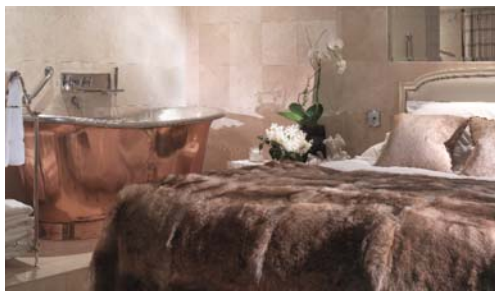

For more information please contact your Account Manager, Kayleigh Woodman.
E: kwoodman@rchmail.com
T: 020 7612 8407

*Terms and conditions apply. Offers valid until 31st Dec. 2012.

The Montague
ON THE GARDENS

CIPR